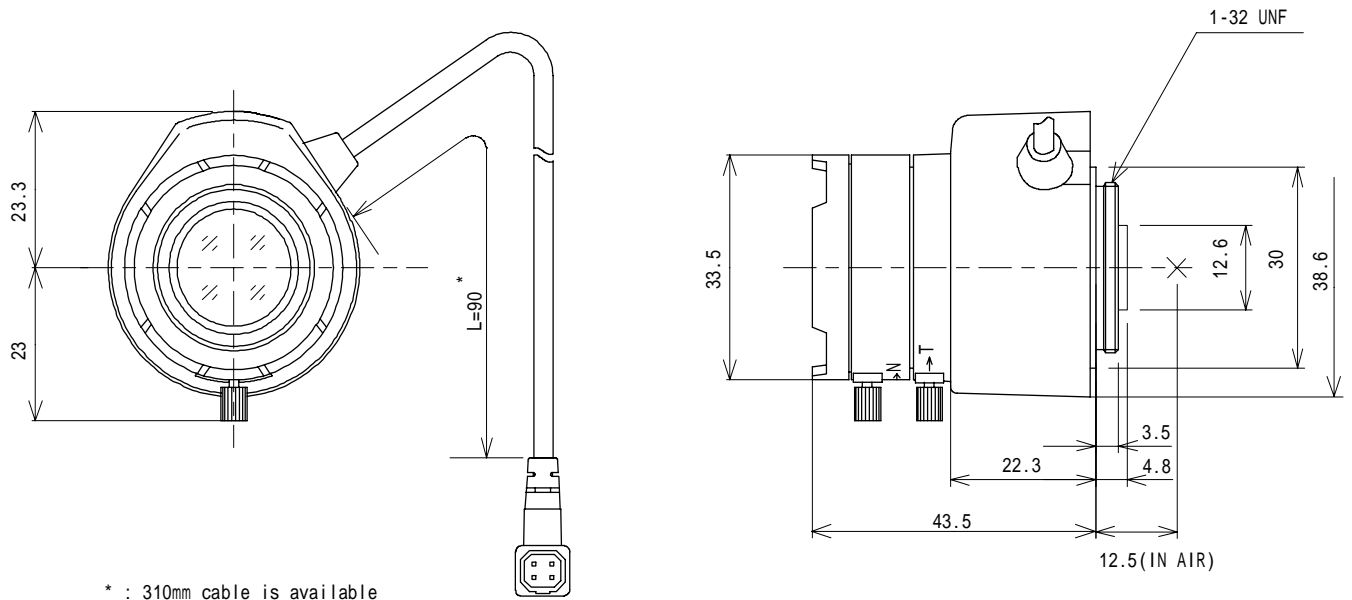

# TG2Z3514FCS-2

VARI FOCAL 2X 3.5mm 8.0mm F14  
 for 1/3 type Cameras, Vari focal Auto Iris DC Drive  
 CS Mount

Model No.		TG2Z3514FCS-2		Effective	Front	16.6mm	
Focal Length		3.5mm 8.0mm		Lens Aperture	Rear	9.0mm	
Max. Aperture Ratio		1:1.4		Back Focal	Tele	13.1mm	
Max. Image Format		4.8mm x 3.6mm( 6mm)		Length	Wide	8.3mm	
Operation Range	Iris	F1.4 F360C		Flange Back Length		12.5mm	
	Focus	0.4m Inf.		Mount		CS Mount	
	Zoom	3.5mm 8.0mm		Filter Size			
Control	Iris	DC Auto Iris		Dimensions		33.5mm x 42.6mm x 43.5mm	
	Focus	Manual		Weight		48g	
Angle of View	D	1/3 type	97.9 ° 44.3 °	1/4 type	72.7 ° 33.2 °		
	H		77.6 ° 35.4 °		57.6 ° 26.6 °		
	V		57.6 ° 26.6 °		43.0 ° 19.9 °		
Coil	Drive	190 / 20					
	Control	855 / 20					
Operating Temperature		-10 +50					

**Dimensions**

**Wiring Diagram**