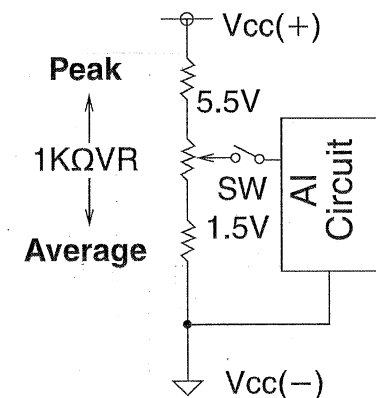

Dimensions

Wiring Diagram

PRESET POTENTIOMETER

IRIS

Over-ride Manual Iris

FOCUS

ZOOM

(ALC Remote)

Over-ric

Vcc represe
The Remote
1.5 - 5.5V, a

Specifications subjected to change without any notice.