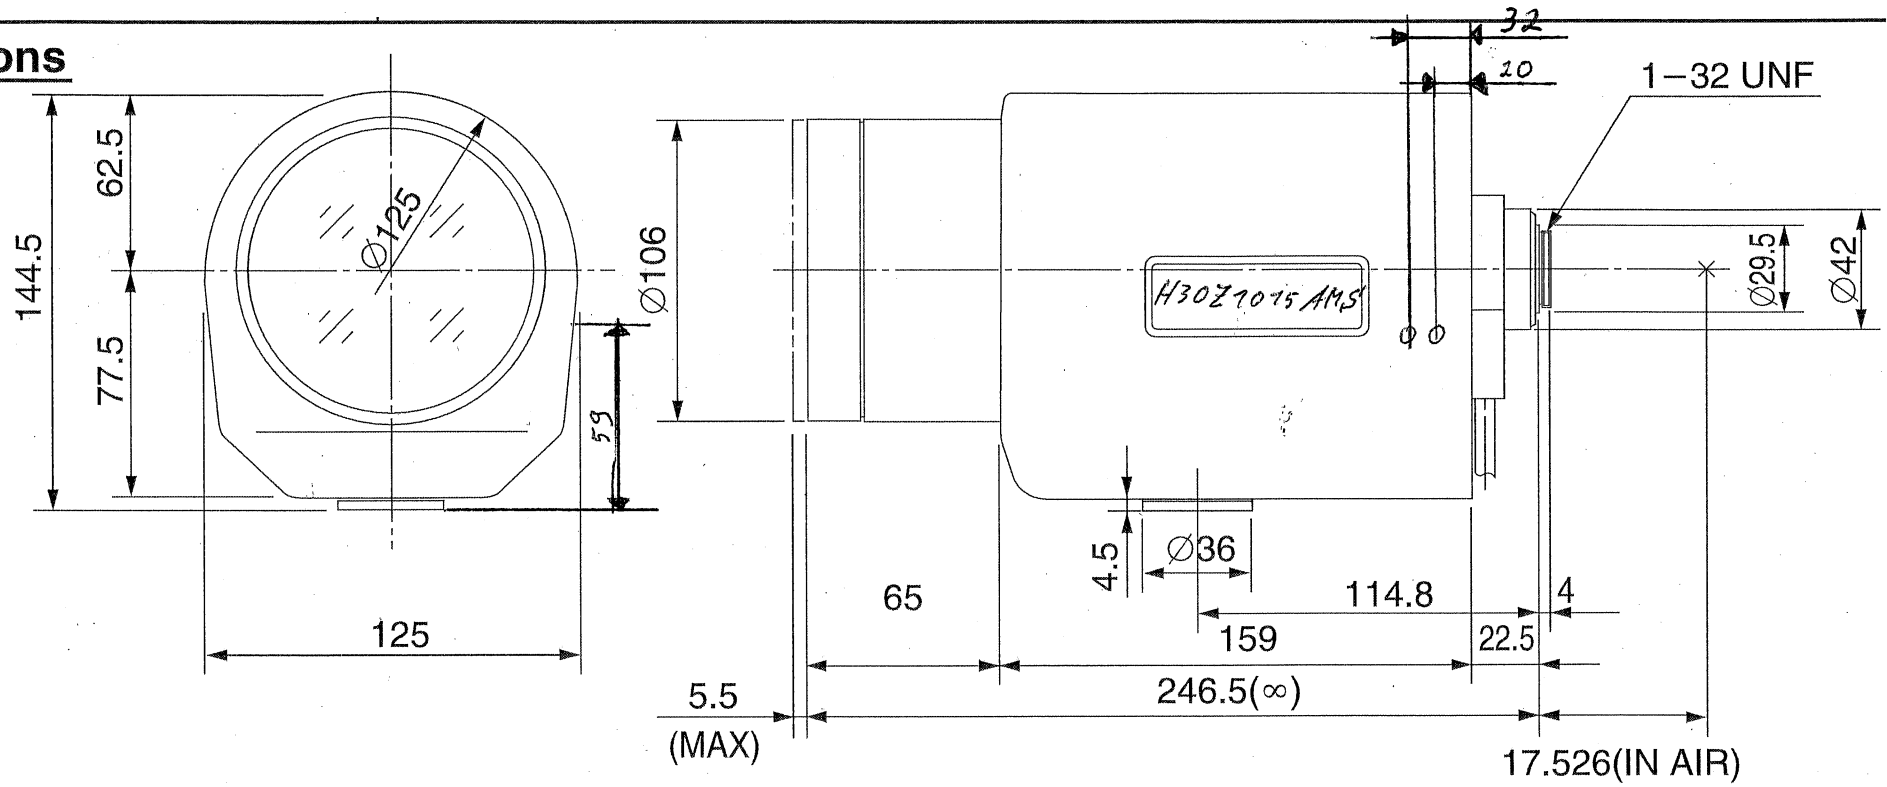

Dimensions

Wiring Diagram

PRESET POTENTIOMETER

IRIS

Over-ride Manual Iris

FOCUS

ZOOM

(ALC Remote)

Over-ric

Vcc represe
The Remote
1.5 - 5.5V, a

Specifications subjected to change without any notice.