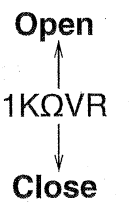

Dimensions

Wiring Diagram

PRESET POTENTIOMETER

IRIS

Over-ride Manual Iris

FOCUS

ZOOM

(ALC Remote)

Over-ric

Vcc represe
The Remote
1.5 - 5.5V, a

Specifications subjected to change without any notice.