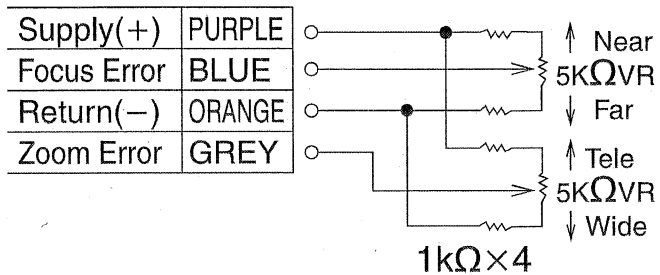

Dimensions

Wiring Diagram

PRESET POTENTIOMETER

IRIS

Over-ride Manual Iris

FOCUS

ZOOM

(ALC Remote)

Over-ric

Vcc represe
The Remote
1.5 - 5.5V, a

Specifications subjected to change without any notice.