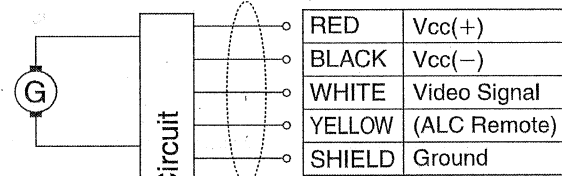

Dimensions

Wiring Diagram

PRESET POTENTIOMETER

IRIS

Over-ride Manual Iris

FOCUS

ZOOM

(ALC Remote)

Over-ric

Vcc represe
The Remote
1.5 - 5.5V, a

Specifications subjected to change without any notice.